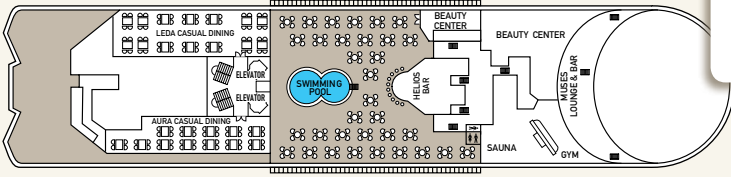

DECK 9 - HERA