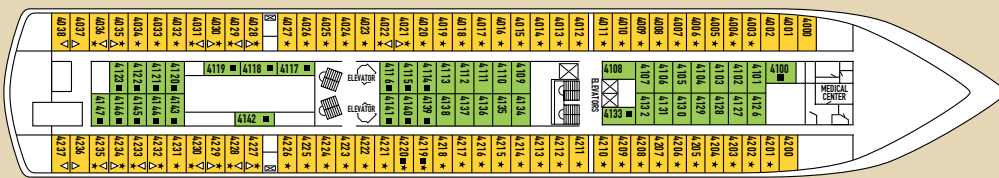

SHIP SPECIFICATIONS

Tonnage	25.611
Length	162 m
Breadth	25,6 m
Draught	6,10 m
Cruising Speed	18 knots
Passenger Decks	9
Elevators	4
Stabilizers	YES
Electric Current	110 - 220V C
Classification Society	DNV

SYMBOL LEGEND

- none 2 lower beds
- 1 lower bed + 1 upper bed
- ▲ 2 lower beds + 1 upper bed
- 2 lower beds + 2 upper beds
- ★ 2 lower beds + sofa
- ★ 2 lower beds + 2 upper beds + sofa
- * Suitable for wheelchairs
- ◇ Connected Cabins
- Cabins with bathtub
- ◡ Cabins with portholes
- ◡ Cabins with obstructed view

DECK 10 - ZEUS

DECK 9 - HERA

DECK 8 - OURANOS

DECK 7 - APOLLO

DECK 6 - VENUS

DECK 5 - DIONYSOS

DECK 4 - POSEIDON

DECK 3 - HERMES

DECK 2 - ATHENA