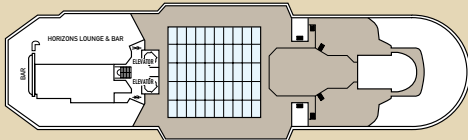

SYMBOL LEGEND

- none 2 lower beds
- 1 lower bed + 1 upper bed
- ▲ 2 lower beds + 1 upper bed
- 2 lower beds + 2 upper beds
- ★ 2 lower beds + sofa
- ★ 2 lower beds + 2 upper beds + sofa
- Suitable for wheelchairs
- Connected Cabins
- Cabins with bathtub
- ◡ Cabins with portholes
- ◡ Cabins with obstructed view

DECK 10 - ZEUS