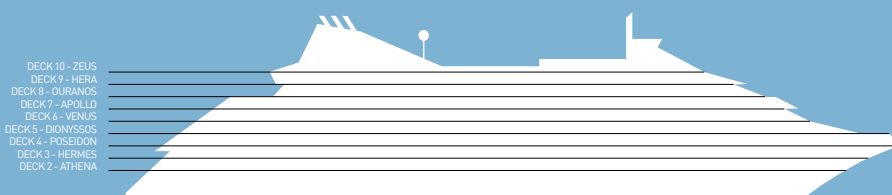

Celestyal Crystal

Suite

Deck Places to have a good meal

9 - HERA	Leda Casual Dining - Aura Casual Dining
8 - OURANOS	Amalthia Restaurant
5 - DIONYSSOS	Olympus Restaurant

Deck Places to have fun

10 - ZEUS	Horizons Lounge & Bar
9 - HERA	Helios Bar
8 - OURANOS	Muses Lounge & Bar - Casino - Eros Lounge & Bar
5 - DIONYSSOS	Thalassa Bar

Deck Places to treat yourself

9 - HERA	Beauty Center - Gym - Sauna - Swimming Pool
8 - OURANOS	Conference Area
5 - DIONYSSOS	Photo Shop - Duty Free & Value Shop - Shore Excursions - Reception - Jacuzzi
4 - POSEIDON	Medical Center

Category	Deck	Description	Number of cabins
Inside Cabins			
IB	3-HERMES / 4-POSEIDON / 5-DIONYSSOS	2 lower beds, 3rd/4th berth, bathroom with shower	36
ID	5-DIONYSSOS / 6-VENUS / 7-APOLLO	2 lower beds, 3rd/4th berth, bathroom with shower	104
IF	6-VENUS / 7-APOLLO	2 lower beds, bathroom with shower	23
Outside Cabins			
XA	2-ATHENA	2 lower beds, 3rd/4th berth, bathroom with shower	17
XBO	6-VENUS	2 lower beds, 3rd/4th berth, bathroom with shower (obstructed view)	42
XB	3-HERMES / 5-DIONYSSOS	2 lower beds, bathroom with shower	29
XD	3-HERMES / 4-POSEIDON	2 lower beds, 3rd/4th berth, 1 sofa bed, bathroom with shower	126
XF	7-APOLLO	2 lower beds, 1 sofa bed, bathroom with shower	40
Suites			
SBJ Junior Balcony Suite	6-VENUS / 7-APOLLO	2 lower beds, 1 sofa bed, bathroom with shower (balcony)	43
S Suite	6-VENUS	2 lower beds, 1 sofa bed, bathroom with shower	6
SB Balcony Suite	7-APOLLO	2 lower beds, 1 sofa bed, bathroom with shower (balcony)	8
SG Grand Suite	6-VENUS	2 lower beds, 1 sofa bed, bathroom with bathtub and shower (large balcony with private whirlpool bath)	2

SHIP SPECIFICATIONS

Tonnage	25.611
Length	162 m
Breadth	25,6 m
Draught	6,10 m
Cruising Speed	18 knots
Passenger Decks	9
Elevators	4
Stabilizers	YES
Electric Current	110 - 220V C
Classification Society	DNV

CABIN ACCOMMODATIONS

Total Outside Cabins	313
Out of which Balcony Suites	53
Total Inside Cabins	163
Total Cabins	476

CREW

Crew Members	406
Nationality of Officers	Hellenic & Int.
Nationality of Crew	European & Int.

CABIN AMENITIES

All cabins are equipped with shower, WC, air condition, telephone, hair dryer, safety deposit box and TV. All Suites have refrigerated mini bar.

Deck plans and cabin layouts are given purely as a guide. Size and layout may vary within the same category.