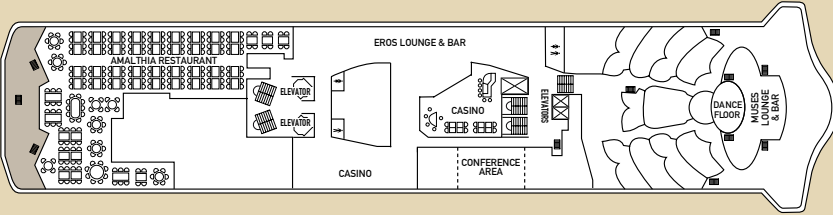

DECK 8 - OURANOS