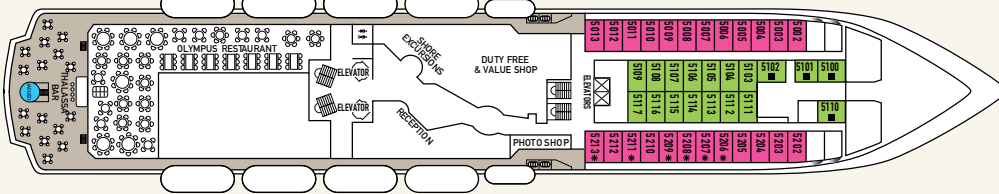

SYMBOL LEGEND

- none 2 lower beds
- 1 lower bed + 1 upper bed
- ▲ 2 lower beds + 1 upper bed
- 2 lower beds + 2 upper beds
- ★ 2 lower beds + sofa
- ★ 2 lower beds + 2 upper beds + sofa
- * Suitable for wheelchairs
- ◇ Connected Cabins
- Cabins with bathtub
- ◡ Cabins with portholes
- ◡ Cabins with obstructed view

DECK 10 - ZEUS

DECK 9 - HERA

DECK 8 - OURANOS

DECK 7 - APOLLO

DECK 6 - VENUS

DECK 5 - DIONYSOS

DECK 4 - POSEIDON

DECK 3 - HERMES