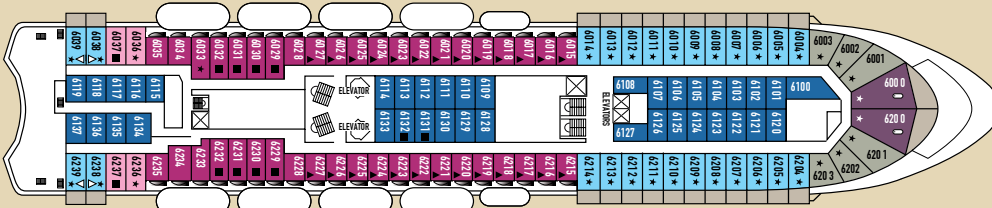

SHIP SPECIFICATIONS

Tonnage	25.611
Length	162 m
Breadth	25,6 m
Draught	6,10 m
Cruising Speed	18 knots
Passenger Decks	9
Elevators	4
Stabilizers	YES
Electric Current	110 - 220V C
Classification Society	DNV

DECK 10 - ZEUS

DECK 9 - HERA

DECK 8 - OURANOS

DECK 7 - APOLLO

DECK 6 - VENUS

DECK 5 - DIONYSOS

DECK 4 - POSEIDON

DECK 3 - HERMES

DECK 2 - ATHENA